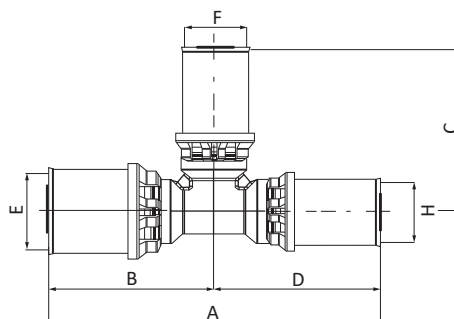

## CODE 4013

Ti a 90° ridotto - 90° Reducing tee - Té à 90° réduit - Te 90° reducida - T-Stück 90° reduziert - Тройник 90° редукционный

CODE	DIM [mm]	A [mm]	B [mm]	C [mm]	D [mm]	E [mm]	F [mm]	H [mm]	BAG [UMV]	BOX
4013181618001	18x16x18	87	43	39	43	18x2,0	16x2,0	18x2,0	2	16
4013201616001	20x16x16	88	44	45	44	20x2,0	16x2,0	16x2,0	2	16
4013201620001	20x16x20	88	44	43	44	20x2,0	16x2,0	20x2,0	2	16
4013201820001	20x18x20	88	44	43	44	20x2,0	18x2,0	20x2,0	2	16
4013202016001	20x20x16	88	44	45	44	20x2,0	20x2,0	16x2,0	2	16
4013261620001	26x16x20	97	47	45	47	26x3,0	16x2,0	20x2,0	2	12
4013261626001	26x16x26	97	47	45	47	26x3,0	16x2,0	26x3,0	2	12
4013262020001	26x20x20	97	47	47	47	26x3,0	20x2,0	20x2,0	2	12
4013262026001	26x20x26	97	47	47	47	26x3,0	20x2,0	26x3,0	2	12
4013262616001	26x26x16	96	47	46	47	26x3,0	26x3,0	16x2,0	2	12
4013262620001	26x26x20	97	47	46	47	26x3,0	26x3,0	20x2,0	2	12
4013322032001	32x20x32	100	50	50	50	32x3,0	20x2,0	32x3,0	2	8
4013322626001	32x26x26	110	56	54	54	32x3,0	26x3,0	26x3,0	2	8
4013322632001	32x26x32	112	56	54	56	32x3,0	26x3,0	32x3,0	2	8
4013402640001	40x26x40	145	76	56	76	40x3,5	26x3,0	40x3,5	1	4
4013403232001	40x32x32	131	65,5	60	65,5	40x3,5	32x3,0	32x3,0	1	5
4013403240001	40x32x40	143	72	56	72	40x3,5	32x3,0	40x3,5	1	4
4013502650001	50x26x50	175	88	66	88	50x4,0	26x3,0	50x4,0	1	8
4013503250001	50x32x50	177	88,5	69	88,5	50x4,0	32x3,0	50x4,0	1	8
4013504050001	50x40x50	177	88,5	79	88,5	50x4,0	40x3,5	50x4,0	1	8
4013633263001	63x32x63	166	83	83	83	63x4,5	32x3,0	63x4,5	1	-
4013634063001	63x40x63	166	83	88	83	63x4,5	40x3,5	63x4,5	1	-
4013635063001	63x50x63	195	96	91	96	63x4,5	50x4,0	63x4,5	1	4