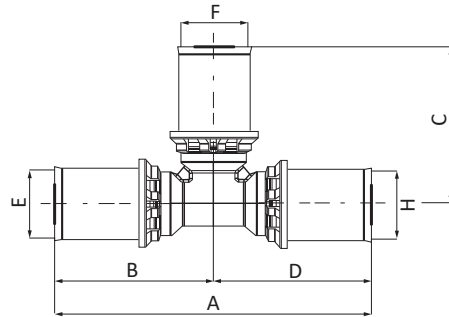

CODE 4005

Ti a 90° - 90° Tee - Té à 90° - Te, tres bocas union tubo - T-Stück 90° - Тройник 90°

CODE	DIM [mm]	A [mm]	B [mm]	C [mm]	D [mm]	E [mm]	F [mm]	H [mm]	BAG [UMV]	BOX
4005160000001	16x16x16	84	42	42	42	16x2,0	16x2,0	16x2,0	2	20
4005180000001	18x18x18	88	44	44	44	18x2,0	18x2,0	18x2,0	2	16
4005200000001	20x20x20	88	45	45	45	20x2,0	20x2,0	20x2,0	2	16
4005260000001	26x26x26	97	47	47	47	26x3,0	26x3,0	26x3,0	2	10
4005320000001	32x32x32	118	58	58	58	32x3,0	32x3,0	32x3,0	2	8
4005400000001	40x40x40	145	73	73	73	40x3,5	40x3,5	40x3,5	1	4
4005500000001	50x50x50	177	89	89	89	50x4,0	50x4,0	50x4,0	1	7
4005630000001	63x63x63	198	99	99	99	63x4,5	63x4,5	63x4,5	1	4