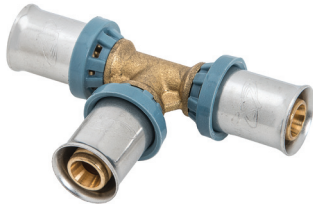

CODE 4005

Ti a 90° - 90° Tee - Té à 90° - Te, tres bocas union tubo - T-Stück 90° - Тройник 90°

CODE	DIM [mm]	A [mm]	B [mm]	C [mm]	D [mm]	E [mm]	F [mm]	H [mm]	BAG [UMV]	BOX
4005160000001	16x16x16	84	42	42	42	16x2,0	16x2,0	16x2,0	2	20
4005180000001	18x18x18	88	44	44	44	18x2,0	18x2,0	18x2,0	2	16
4005200000001	20x20x20	88	45	45	45	20x2,0	20x2,0	20x2,0	2	16
4005260000001	26x26x26	97	47	47	47	26x3,0	26x3,0	26x3,0	2	10
4005320000001	32x32x32	118	58	58	58	32x3,0	32x3,0	32x3,0	2	8
4005400000001	40x40x40	145	73	73	73	40x3,5	40x3,5	40x3,5	1	4
4005500000001	50x50x50	177	89	89	89	50x4,0	50x4,0	50x4,0	1	7
4005630000001	63x63x63	198	99	99	99	63x4,5	63x4,5	63x4,5	1	4