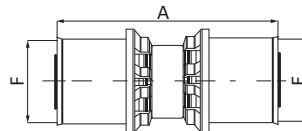

RACCORDI IN OTTONE A PRESSARE - BRASS PRESS FITTINGS  
 RACCORDS EN LAITON À SERTIR - ACCESORIOS DE LATÓN A PRENSAR  
 DRUCKANSCHLÜSSE AUS MESSING - ЛАТУННЫЕ ПРЕСС-ФИТИНГИ

**CODE 4001**

Manicotto - Coupling - Manchon - Manguito - Kupplung - Муфта

CODE	DIM [mm]	A [mm]	E [mm]	F [mm]	BAG [UMV]	BOX
4001160000001	16x16	65	16x2,0	16x2,0	5	40
4001180000001	18x18	64	18x2,0	18x2,0	5	40
4001200000001	20x20	68	20x2,0	20x2,0	5	40
4001260000001	26x26	70	26x3,0	26x3,0	5	20
4001320000001	32x32	79	32x3,0	32x3,0	5	15
4001400000001	40x40	102	40x3,5	40x3,5	1	8
4001500000001	50x50	116	50x4,0	50x4,0	1	4
4001630000001	63x63	136	63x4,5	63x4,5	1	12