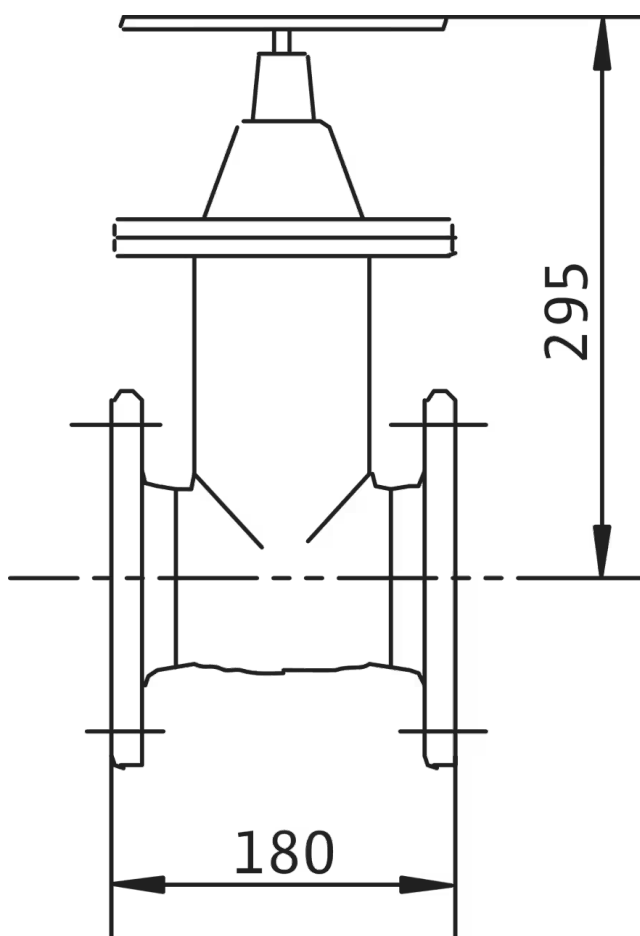

Data sheet

Connection

Inlet connection	DN 80
Outlet connection	DN 80
Pump connection	DN 65/80
Pipe connection	DN 65/80

Materials

Material	Grey cast iron

Dimensions and dimensions drawings

Accessoires mechanical