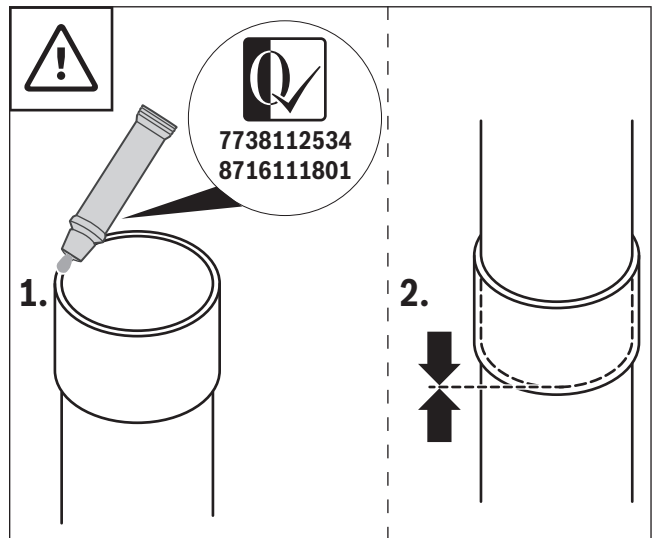

0010017800-002

Original Quality by Bosch Thermotechnik GmbH
Sophienstraße 30-32; D-35576 Wetzlar/Germany

GB Importer: Bosch Thermotechnology Ltd.
Cotswold Way, Warndon Worcester WR4 9SW / UK